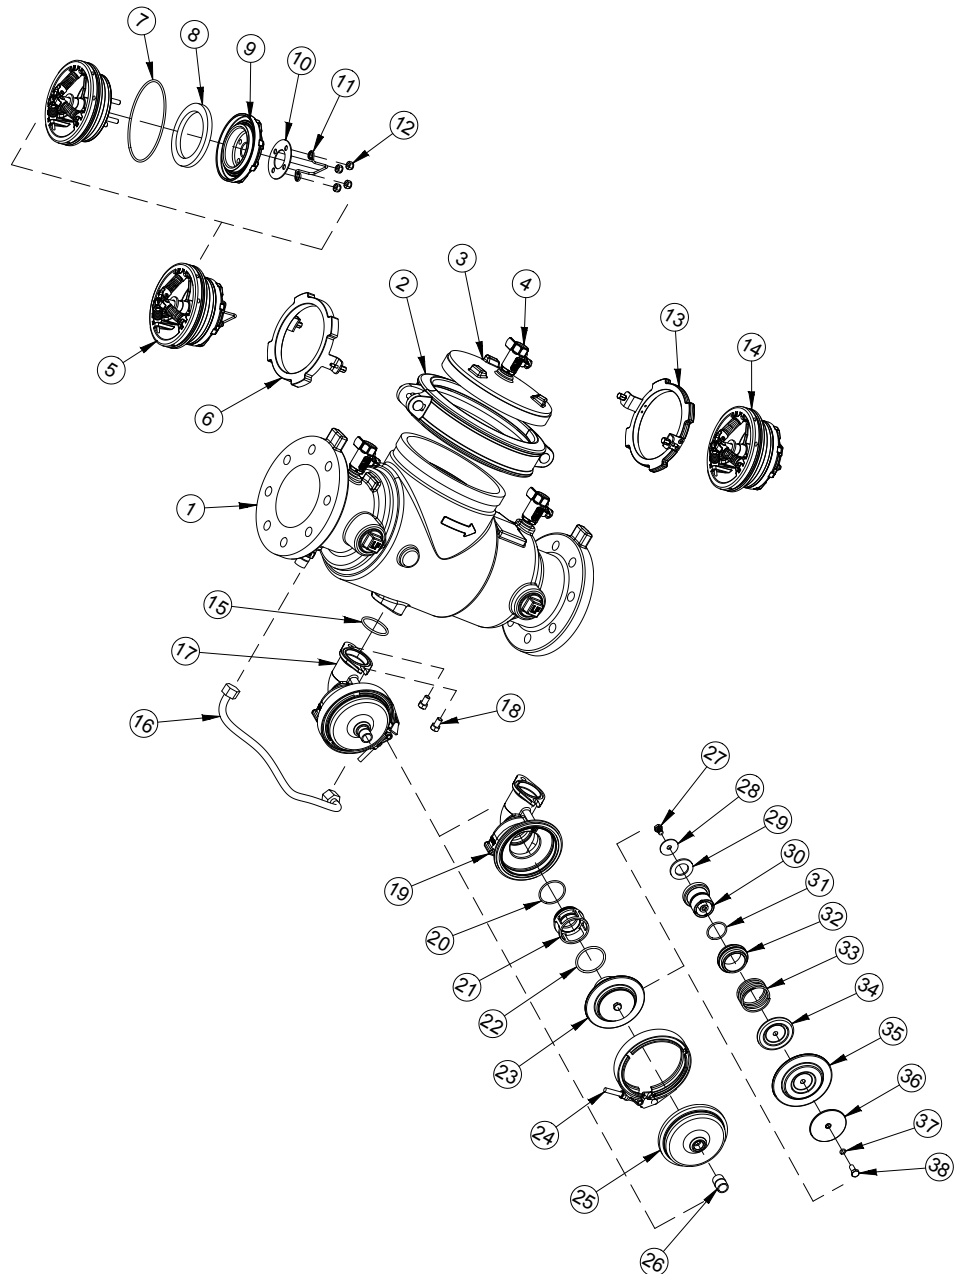

## 4A-200 RPZ 65-150mm Repair Kits

### 4A-200 RPZ APOLLO

Size	65 - 80mm	100mm	150mm
<b>RPZ Complete Rubber Repair Kit</b> 7 (2), 8 (2), 15, 20, 22, 29, 31, 35, 37	4A00009	4A00A09	4A00C09
<b>RPZ / DCV Check Rubber Repair Kit (single)</b> 7, 8, 15	4A00001	4A00A01	4A00C01
<b>RPZ 1st Check Module</b> 5	4A00003	4A00A03	4A00C03
<b>RPZ / DCV 2nd Check Module</b> 14	4A00002	4A00A02	4A00C02
<b>RPZ Relief Valve Rubber Kit</b> 15, 20, 22, 29, 31, 35, 37	4A00C04	4A00C04	4A00C04
<b>RPZ Relief Valve Complete Kit</b> 15, 20, 21, 22, 23	4A00C05	4A00C05	4A00C05

1	Valve Body
2	Coupling
3	Cover
4	Test Cock, FxF
5	RP First Check Module
6	1st Check Retainer
7	Check Seat O-ring
8	Seat Disc
9	Disc Retainer
10	Washer
11	Handle (1st Chk Only)
12	Locknut
13	2nd Check Retainer
14	Second Check Module
15	O-ring, RV Port
16	Sensing Hose
17	Relief Valve Sub-Assy
18	Screw, 3/8-16 x .63" Lg
19	RV Body
20	Seat O-ring
21	Seat Cage
22	Bushing O-ring
23	RV Module
24	RV Clamp
25	RV Cover
26	Nipple, 1/2" Close
27	Screw, 5/16-18 x .50
28	RV Washer
29	RV Seat Disc
30	RV Stem
31	RV Stem O-ring
32	RV Bushing
33	RV Spring
34	Diaphragm Washer
35	Diaphragm
36	Diaphragm Plate
37	Dia. Plate O-ring
38	Screw, 5/16-18 x .75

1	Valve Body
2	Coupling
3	Cover
4	Test Cock, FxF
5	RP First Check Module
6	Locknut, 1/2-13
7	Check Seat O-ring
8	Seat Disc
9	Disc Retainer
10	Washer
11	Handle (1st Chk Only)
12	Second Check Module
13	O-ring, RV Port
14	Sensing Hose
15	Relief Valve Sub-Assy
16	Screw, 5/8-11 x 1.25"
17	RV Body
18	Seat O-ring
19	Seat Cage
20	Bushing O-ring
21	RV Module
22	Diaphragm
23	RV Cover
24	Screw, 3/8-16 x 1.25
25	Nipple, 1/2" Close
26	Screw, 1/4-20 x .50
27	RV Washer
28	RV Seat Disc
29	RV Stem
30	RV Stem O-ring
31	RV Bushing
32	RV Spring
33	Diaphragm Plate