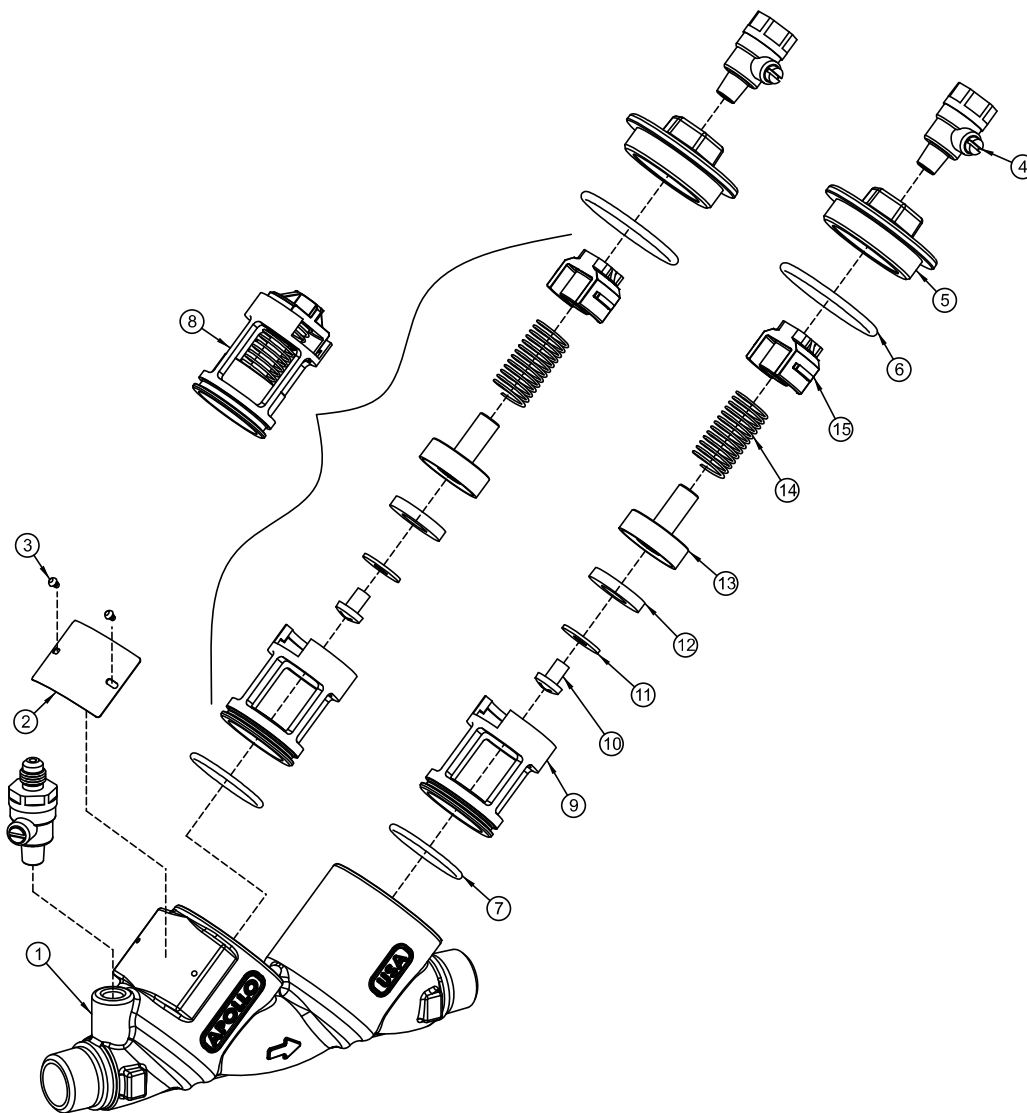

## 4A-100 DCV Repair Kits

### 4A-100 DCV CONBRACO

Size	15mm	20mm	25mm	32-40mm	50mm
<b>Check Rubber Repair Kit (x1)</b> 6, 7, 11	4A00301	4A00401	4A00501	4A00701	4A00801
<b>Check Module Repair Kit</b> 6, 7, 8	4A00302	4A00402	4A00502	4A00702	4A00802
<b>Major Repair Kit</b> 6 (2), 7 (2), 8 (2)	4A00308	4A00408	4A00508	4A00708	4A00808

1	Body
2	Label Plate
3	Label Plate Tacks
4	Test Cock M x F
5	Cap
6	Cap O-Ring
7	Check Module O-Ring
8	<b>Check Sub Assembly</b>
9	Check Seat
10	Screw
11	Disc Retaining Washer
12	Seat Disc
13	Poppet
14	Spring
15	Spring Retainer