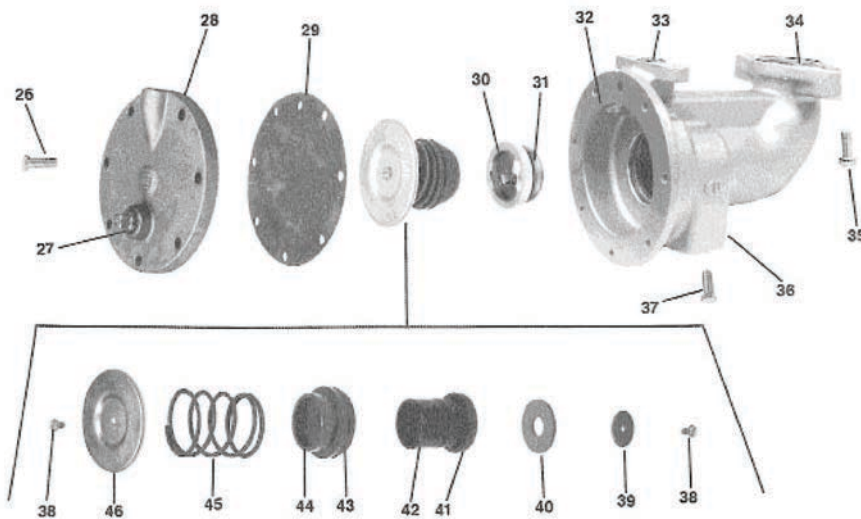

BACKFLOW PREVENTION CATALOGUE

RPZ 65mm - 250mm Repair Kits

40-200 RPZ CONBRACO

Size	65mm - 80mm	100mm	150mm	200mm	250mm
1st Check Valve Repair Kit 12, 13, 14, 15, 16, 17, 18, 20, 21, 22	4000901	4000A01	4000C01	4000E01	4000G01
2nd Check Valve Repair Kit 12, 13, 14, 15, 16, 17, 19, 20, 21, 22	4000902	4000A02	4000C02	4000E02	4000G02
Seat Repair Kit 10, 11, 22	4000903	4000A03	4000C03	4000E03	4000G03
Rubber Repair Kit 2 of each (10, 13, 16, 22)	4000904	4000A04	4000C04	4000E04	4000G04
Relief Valve Repair Kit 29, 30, 31, 33, 34, 38, 39, 40, 41, 42, 43, 44, 45, 46	4000905	4000A05	4000C05	4000E05	4000G05
Relief Valve Rubber Repair Kit 29, 31, 33, 34, 40, 42, 43	4000906	4000A06	4000C06	4000E06	4000G06

FOR 65MM - 250MM RPZ VALVE DIAGRAM, REFER TO DOUBLE CHECK VALVE

26	Relief Valve Cover Bolt
27	1/2 NPT Plug (65-150mm)
27	3/4 NPT Plug (200-250mm)
28	Relief Valve Cover
29	Relief Valve Diaphragm
30	Relief Valve Seat Ring
31	Relief Valve Seat Ring O-Ring
32	Relief Valve Body
33	Small Relief Valve O-Ring
34	Large Relief Valve O-Ring
35	Relief Valve Flange Bolt
36	1/4 NPT Plug
37	Relief Valve Flange Bolt
38	Pan Head Screw
39	Relief Valve Seat Washer
40	Relief Valve Seat Disc
41	Relief Valve Stem
42	Relief Valve Stem O-Ring
43	Relief Valve Bushing O-Ring
44	Relief Valve Bushing
45	Relief Valve Spring
46	Diaphragm Plate