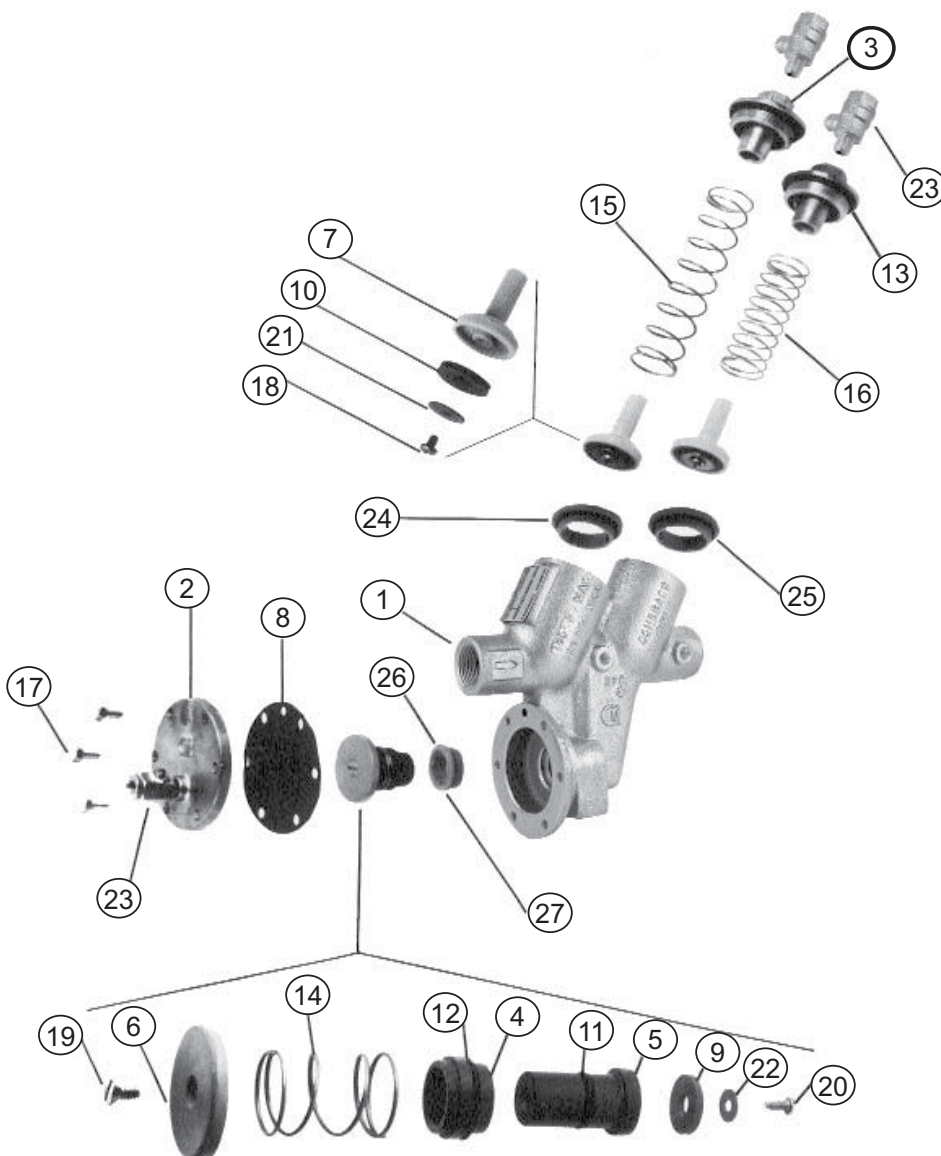

## 40-200 RPZ Repair Kits

### 40-200 RPZ CONBRACO

Size	15mm	20mm - 25mm	32mm - 50mm
<b>Major Repair Kit</b> 4, 5, 6, 7 (2), 8, 9, 10 (2), 11, 12, 13 (2), 14, 18 (2), 19, 20, 21 (2), 22, 24 (2), 25 (2), 26, 27	40003A1	40004A1	40007A1
<b>Check Valve Repair Kit</b> 7, 10, 13, 18, 21, 24, 25	40003A2	40004A2	40007A2
<b>Relief Valve Repair Kit</b> 4, 5, 6, 8, 9, 11, 12, 14, 19, 20, 22, 26, 27	40003A3	40004A3	40007A3
<b>Rubber Repair Kit</b> 8, 9, 10 (2), 11, 12, 13 (2), 25 (2), 27	40003A4	40004A4	40007A4
<b>Seat Repair Kit</b> 24 (2), 25 (2), 26, 27	40003A7	40004A7	40007A7

1	Body
2	R.V. Cover
3	Cap
4	R.V. Bushing
5	R.V. Stem
6	Diaphragm Plate
7	Poppet
8	R.V. Diaphragm
9	R.V. Seat Disc
10	Check Seat Disc
11	Stem O-Ring
12	Bushing O-Ring
13	Check Cap O-ring
14	R.V. Spring
15	1st Check Spring
16	2nd Check Spring
17	Hex Head Bolt
18	Screw
19	Screw
20	Screw
21	Retaining Washer
22	Retaining Washer
23	Test Cock
24	Check Seat
25	Check O-Ring
26	R.V. Seat
27	R.V. O-Ring