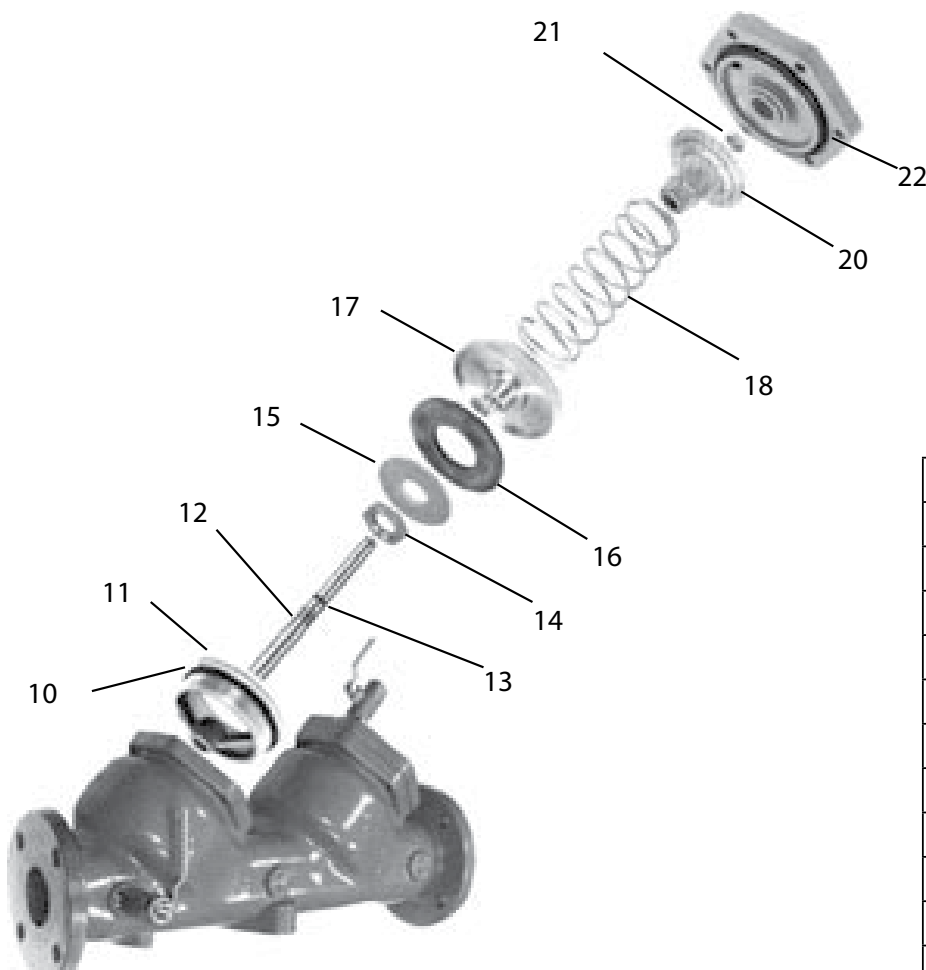

DCV 65mm - 250mm Repair Kits

40-100 DCV CONBRACO

Size	65mm - 80mm	100mm	150mm	200mm	250mm
Check Valve Repair Kit 12, 13, 14, 15, 16, 17, 18, 20, 21, 22	4000902	4000A02	4000C02	4000E02	4000G02
Seat Repair Kit (10, 11, 22)	4000903	4000A03	4000C03	4000E03	4000G03
Rubber Repair Kit 2 of each (10, 13, 16, 22)	4000904	4000A04	4000C04	4000E04	4000G04

10	C.V. Seat O-ring
11	C.V. Seat
12	C.V. Stem
13	C.V. Stem O-ring
14	Retainer Nut
15	Retainer Washer
16	C.V. Seat Disc
17	Seat Disc Holder
18	1st Check Spring
19	2nd Check Spring
20	Spring Retainer
21	Jam Nut
22	Cap O-Ring